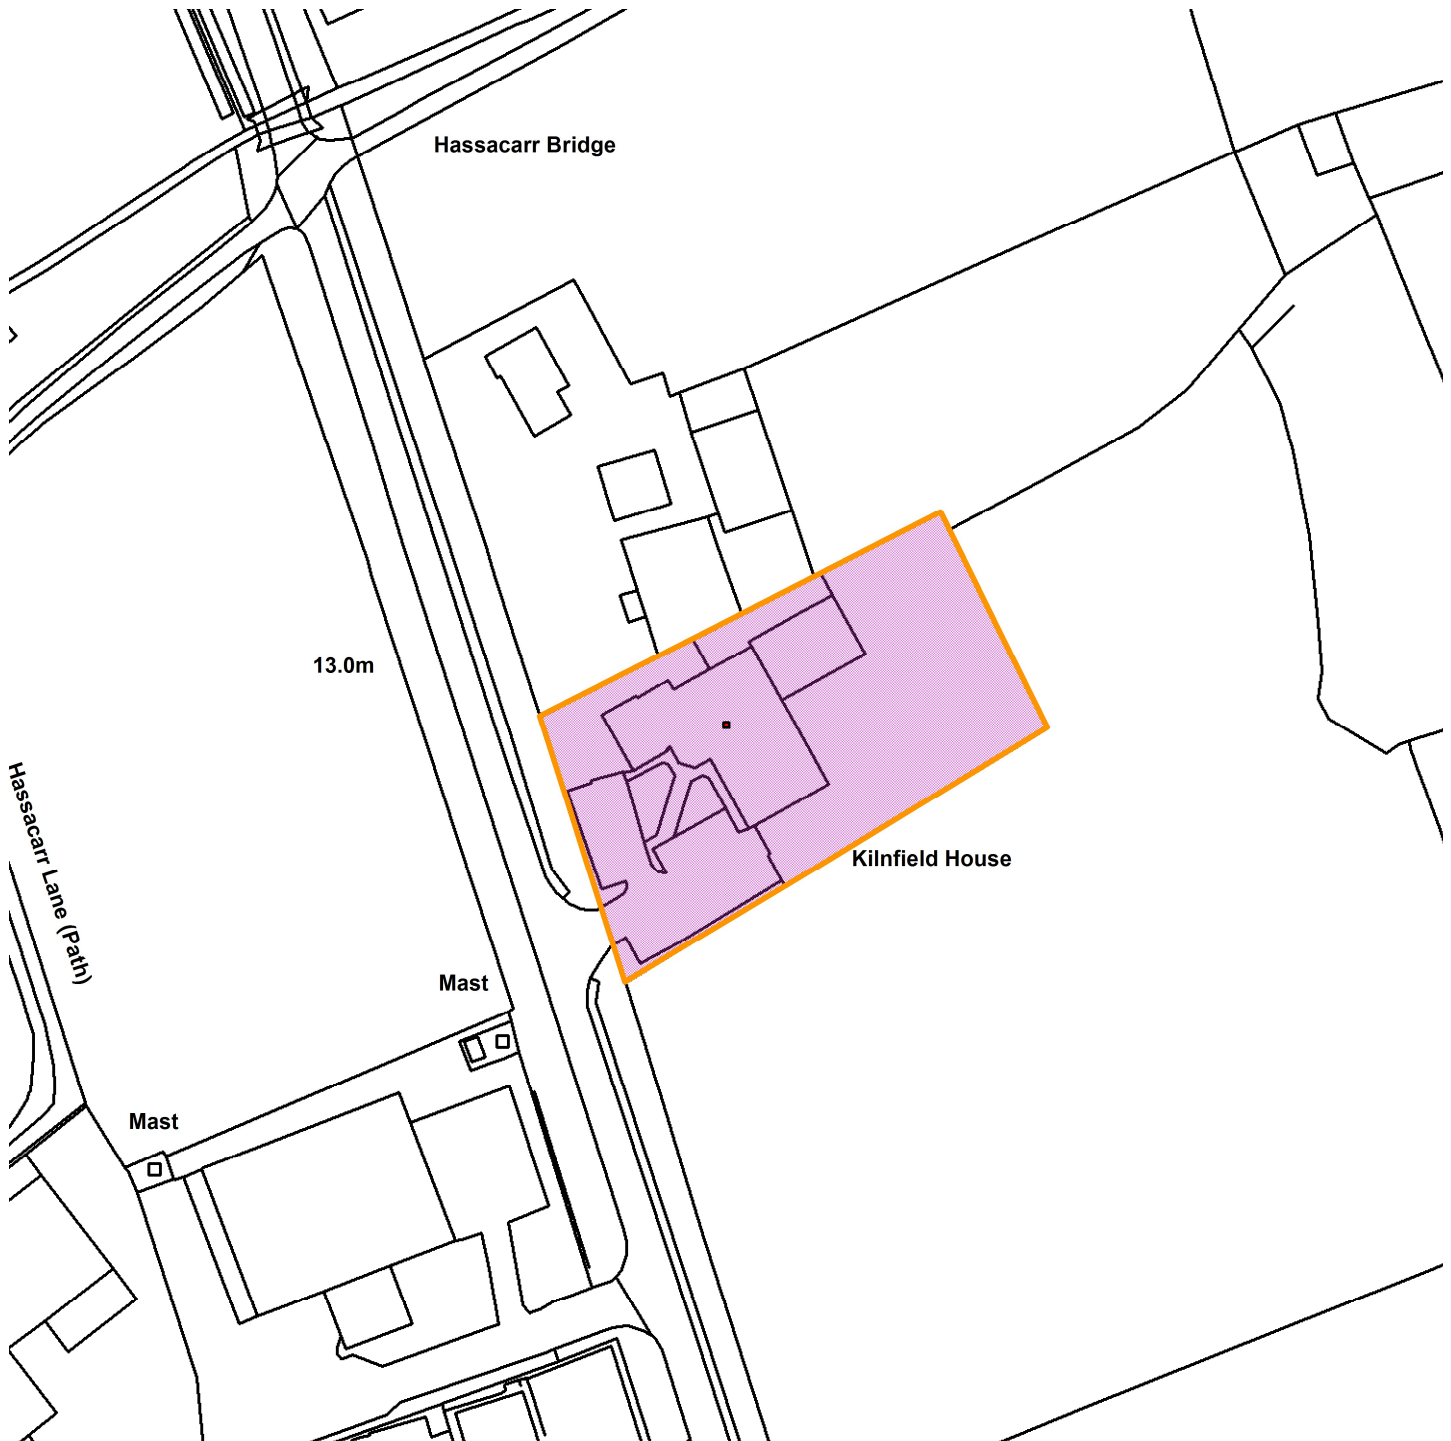

# Kilnfield House, 45 Common Lane, Dunnington

20/00525/FULM

Scale : 1:1314

Reproduced from the Ordnance Survey map with the permission of the Controller of Her Majesty's Stationery Office © Crown Copyright 2000.

Unauthorised reproduction infringes Crown Copyright and may lead to prosecution or civil proceedings.

Produced using ESRI (UK)'s MapExplorer 2.0 - <http://www.esriuk.com>

<b>Organisation</b>	City of York Council
<b>Department</b>	Economy & Place
<b>Comments</b>	Site location plan
<b>Date</b>	23 July 2020
<b>SLA Number</b>	